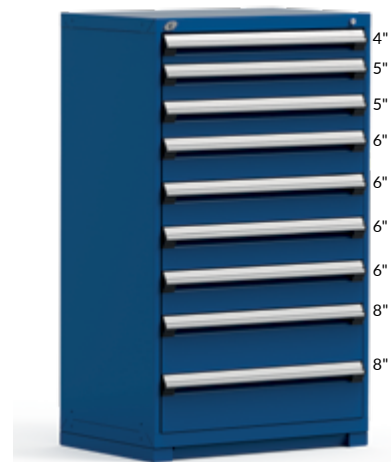

Cabinets include a key locking system, partitions and dividers in the drawers and a forklift base.

9 DRAWERS
R5ADG-5805-ST745 30" x 27" x 60"

9 DRAWERS
R5ADG-5805-ST055 30" x 27" x 60"

9 DRAWERS
R5AEE-5805-ST055 36" x 24" x 60"