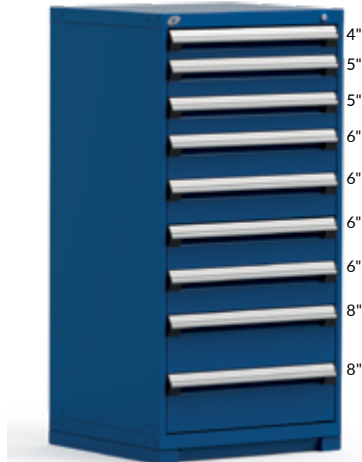

Cabinets include a key locking system, partitions and dividers in the drawers and a forklift base.

9 DRAWERS
R5ADG-5805-ST745 30" x 27" x 60"

9 DRAWERS
R5ADG-5805-ST055 30" x 27" x 60"

9 DRAWERS
R5AEE-5805-ST055 36" x 24" x 60"