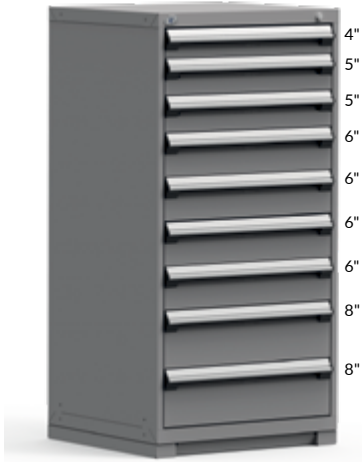

Cabinets include a key locking system, partitions and dividers in the drawers and a forklift base.

9 DRAWERS
R5ADG-5805-ST745 30" x 27" x 60"

9 DRAWERS
R5ADG-5805-ST055 30" x 27" x 60"

9 DRAWERS
R5AEE-5805-ST055 36" x 24" x 60"