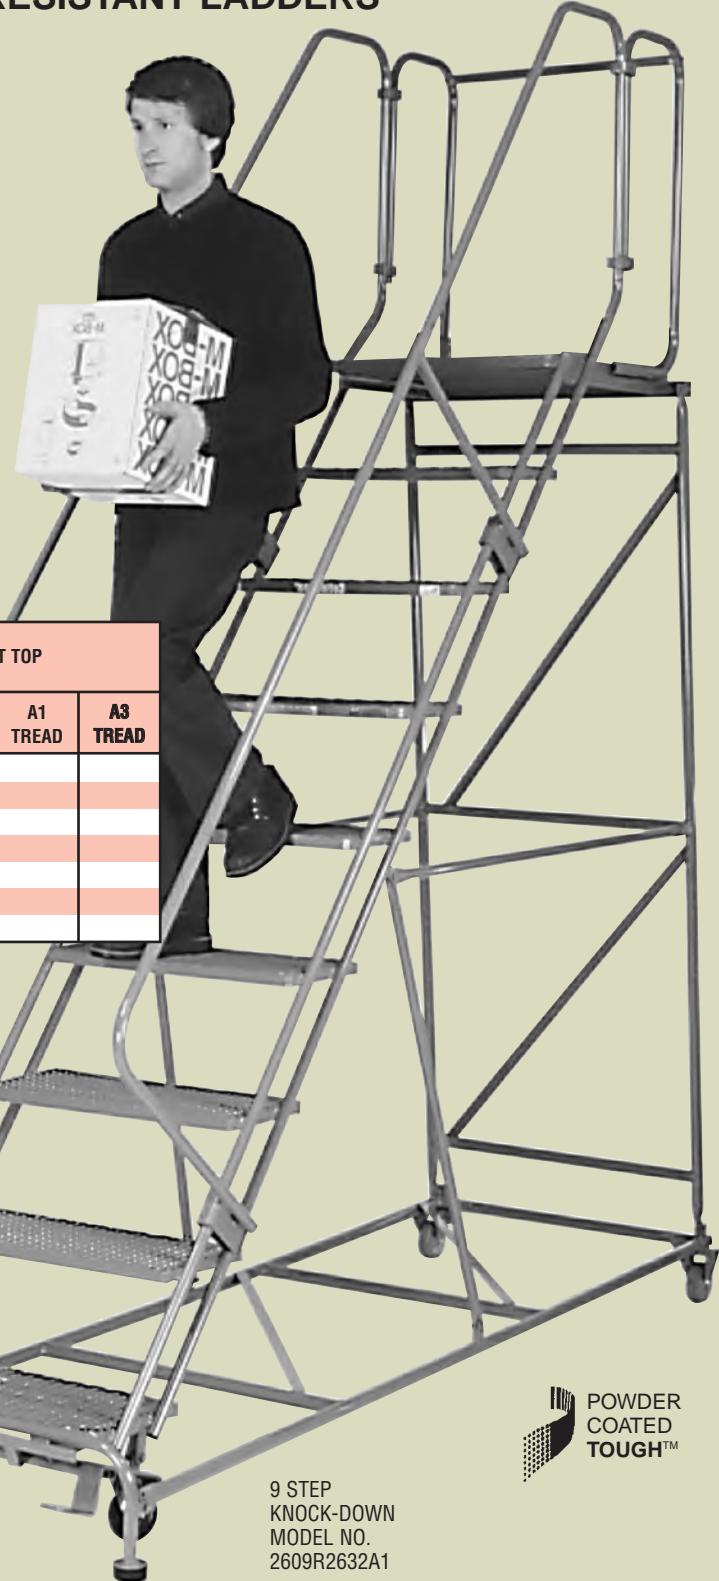

**COTTERMAN SERIES 2600** is a superior line of knocked down steel safety ladders. Designed and constructed for extra heavy duty use, these ladders have extra bracing and heavier materials to resist damage. They are offered in 9-15 step sizes and are shipped knocked down.

### FEATURES:

- The easy 50° climbing angle permits forward descent to comply with ANSI standards.
- 450 lb. load rating exceeds OSHA ANSI requirements.
- Larger 1 1/4" o.d. tubular base and back.
- 7" steps and 1 1/4" top step available in three tread types.
- Ladders are provided with the Cotterman heavy duty Safe-Lock caster system.
- Gray powder coat is the standard finish. Beige, dark brown, yellow, black, green, blue, red, white, orange and light gray are available.
- The Series 2600 meets or exceeds OSHA 1910.29, ANSI A14.7. Cal-OSHA models also available.

## HEAVY DUTY KNOCK-DOWN SERIES 2600

DESCRIPTION: NO. OF STEPS INCL. TOP STEP	TOP STEP HT.	OVERALL HT.	26" WIDE AT TOP					32" WIDE AT TOP				
			MODEL NO.	BASE W"xL"	WT.	A1 TREAD	A3 TREAD	MODEL NO.	BASE W"xL"	WT.	A1 TREAD	A3 TREAD
9 HANDRAILS	90"	120"	2609R2632	32x88	193			2609R3232	32x88	223		
10 HANDRAILS	100"	130"	2610R2632	32x97	207			2610R3232	32x97	240		
11 HANDRAILS	110"	140"	2611R2632	32x106	222			2611R3232	32x106	257		
12 GUARDRAILS	120"	162"	2612R2632	32x116	327			2612R3232	32x116	384		
13 GUARDRAILS	130"	172"	2613R2642	42x125	358			2613R3242	42x125	420		
14 GUARDRAILS	140"	182"	2614R2642	42x134	379			2614R3242	42x134	445		
15 GUARDRAILS	150"	192"	2615R2642	42x143	401			2615R3242	42x143	472		

### EXCLUSIVE HEAVY DUTY SAFE-LOCK

KNOCKED-DOWN AND  
PALLETIZED FOR  
SECURE FREIGHT  
HANDLING

POWDER  
COATED  
TOUGH™

9 STEP  
KNOCK-DOWN  
MODEL NO.  
2609R2632A1