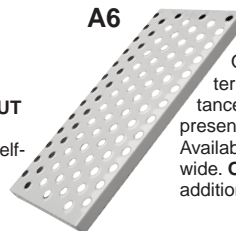

### FEATURES:

- The easy 50° climbing angle permits forward descent to comply with ANSI standards.
- 450 lb. load rating exceeds OSHA ANSI requirements.
- Larger 1 1/4" o.d. tubular base and back.
- 7" steps and 1 1/4" top step available in three tread types.
- Ladders are provided with the Cotterman heavy duty Safe-Lock caster system.
- Gray powder coat is the standard finish. Beige, dark brown, yellow, black, green, blue, red, white, orange and light gray are available.
- The Series 2600 meets or exceeds OSHA 1910.29, ANSI A14.7. Cal-OSHA models also available.

### EXCLUSIVE HEAVY DUTY SAFE-LOCK

KNOCKED-DOWN AND  
PALLETIZED FOR  
SECURE FREIGHT  
HANDLING

POWDER  
COATED  
TOUGH™

9 STEP  
KNOCK-DOWN  
MODEL NO.  
2609R2632A1

## OPTIONS

"CHARGE IT"