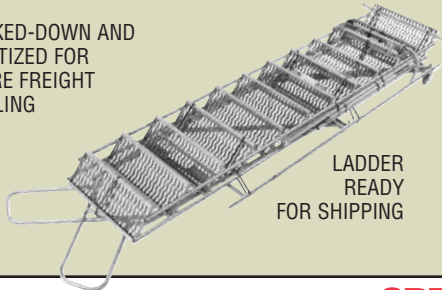

KNOCKED-DOWN AND
PALLETIZED FOR
SECURE FREIGHT
HANDLING